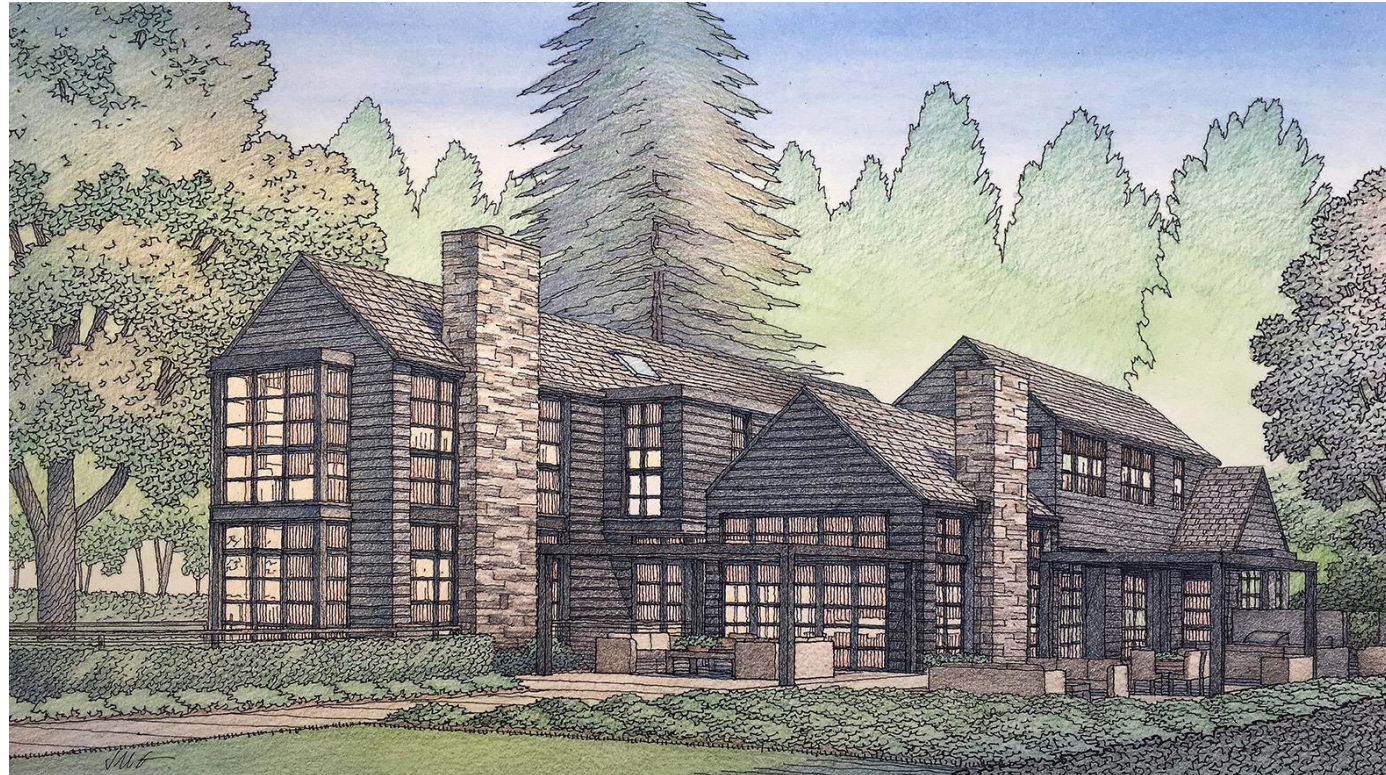

The year 2019 in renderings

A Retrospective of Architectural
Illustrations by Jeffrey Michael George

1232 Cherry Street, San Carlos, CA.

Architecture by Van Meter Williams Pollack

Watercolor Illustration by Jeffrey Michael George

46 Linda Vista Avenue, Atherton, CA.

Architecture by Pacific Peninsula Architecture

Color Pencil Illustration by Jeffrey Michael George

46 Linda Vista Avenue, Atherton, CA.

Architecture by Pacific Peninsula Architecture

Color Pencil Illustration by Jeffrey Michael George

81 Gregory Lane, Pleasant Hill, CA.
Architecture by Metier Group, Medinah Adal
Watercolor Illustration by Jeffrey Michael George

10 Maywood Lane, Menlo Park, CA.

Architecture by Pacific Peninsula Architecture

Color Pencil Illustration by Jeffrey Michael George

Haystack Heights, Spokane, WA.

Architecture by McCamant & Durrett

Color Pencil Illustration by Jeffrey Michael George