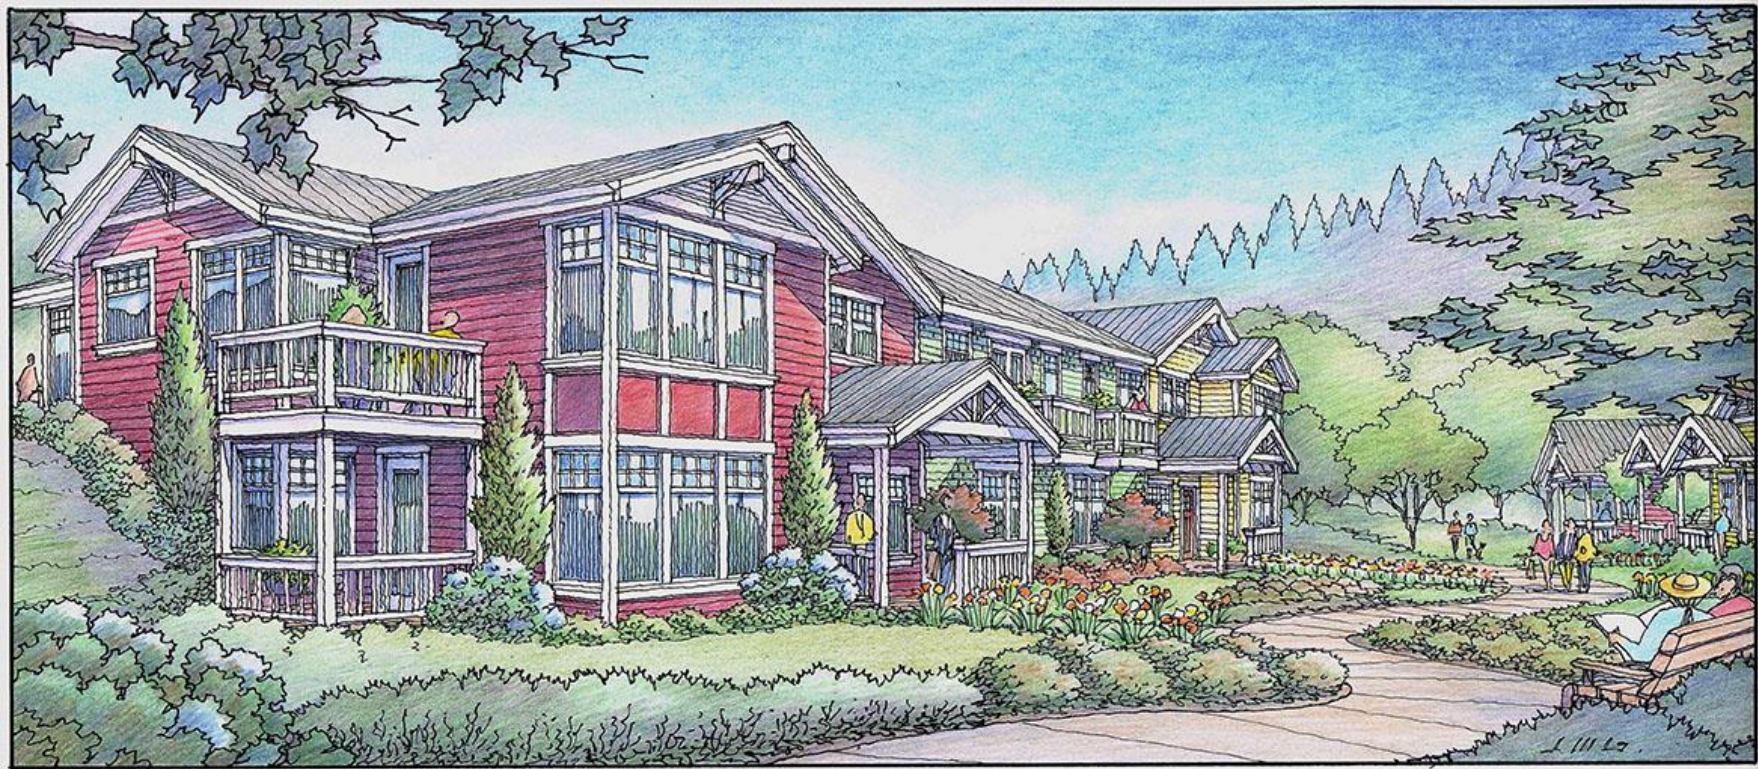

Rincon del Rio, Auburn, CA.

Architecture by Michael Kent Murphy

Color Pencil Illustration by Jeffrey Michael George