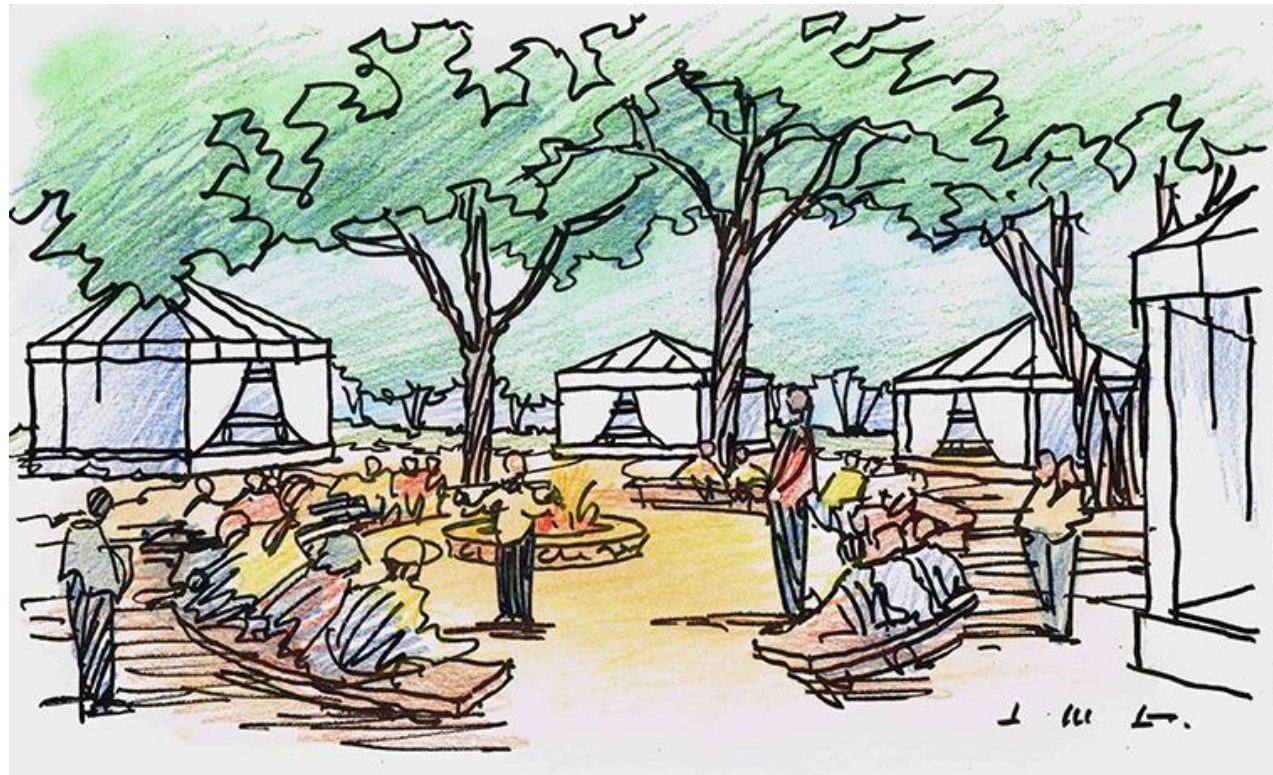

Woolman School, Nevada City, CA.

Architecture by Rebecca Coffman Architects

Color Pencil Illustration by Jeffrey Michael George